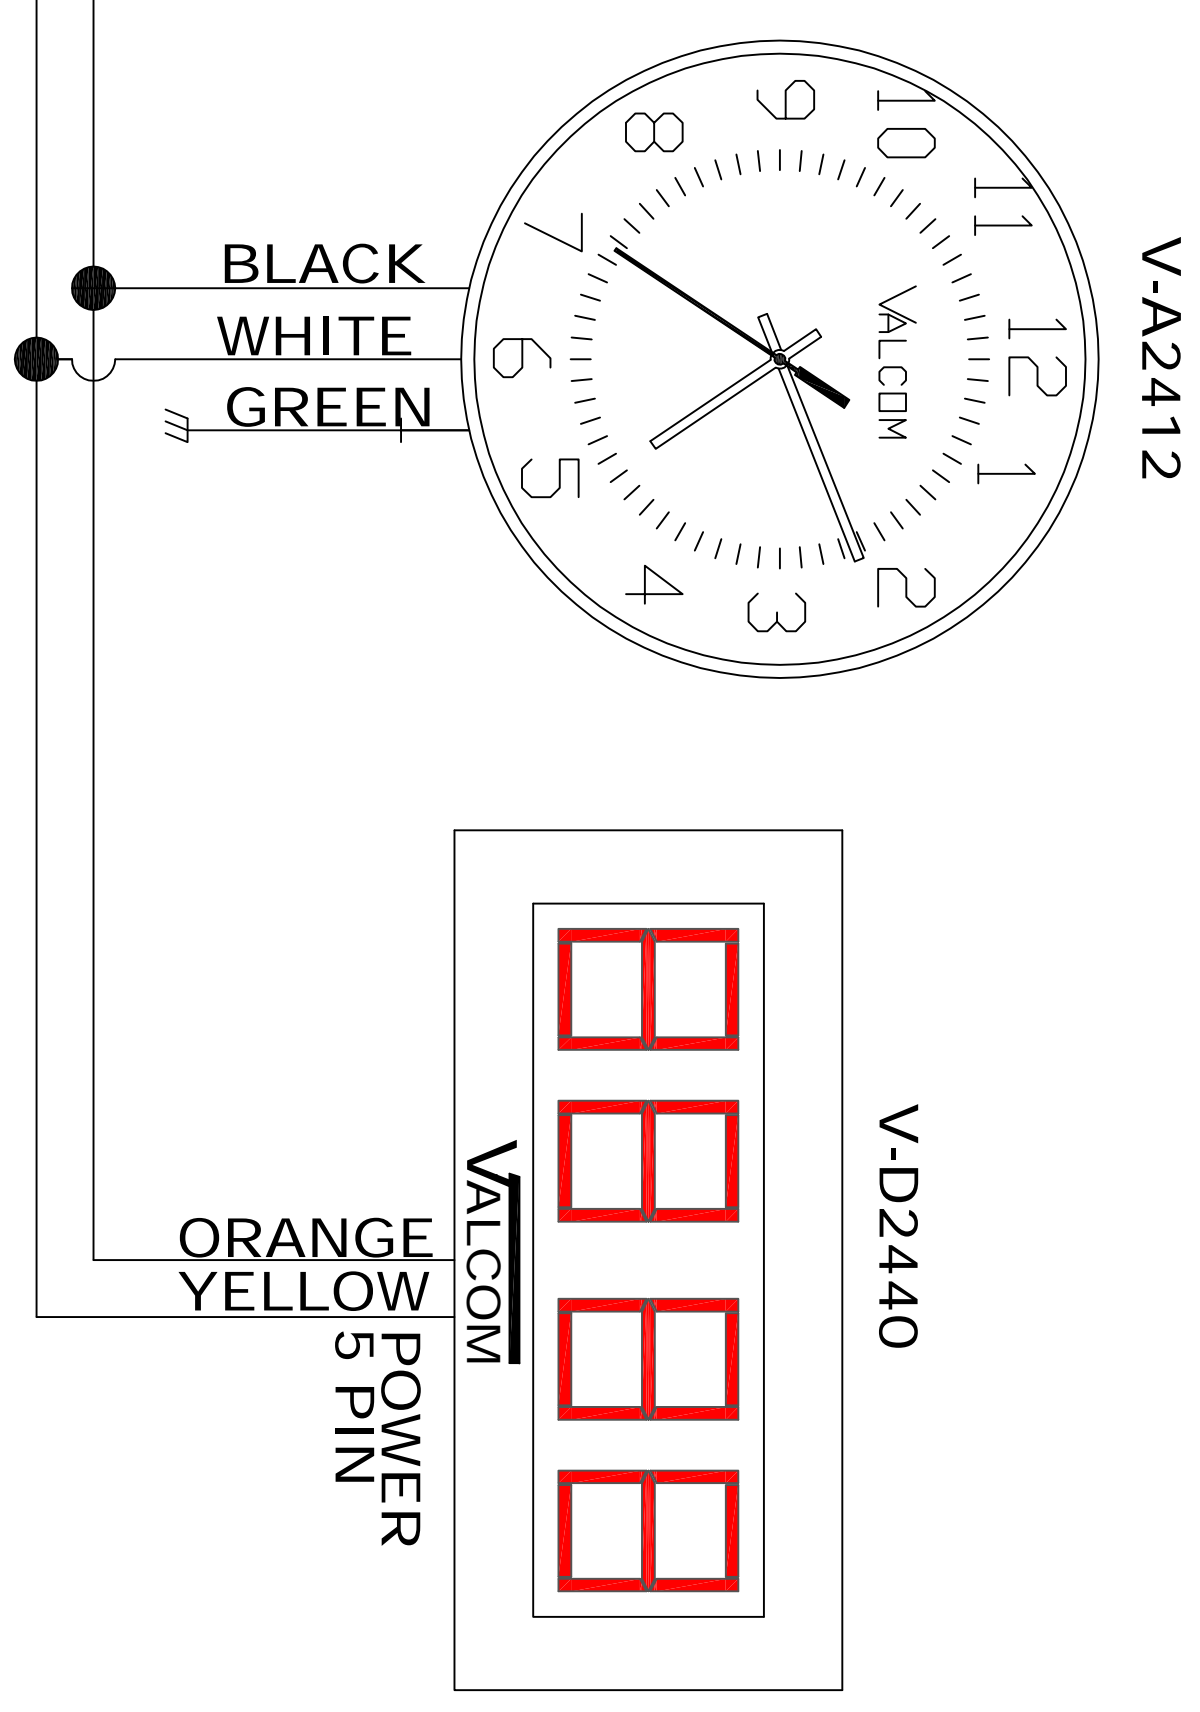

The suggestion provided may or may not be suitable for your intended application. Please consider this information carefully before incorporating it into your system design. Valcom disclaims any responsibility for accuracy or completeness.