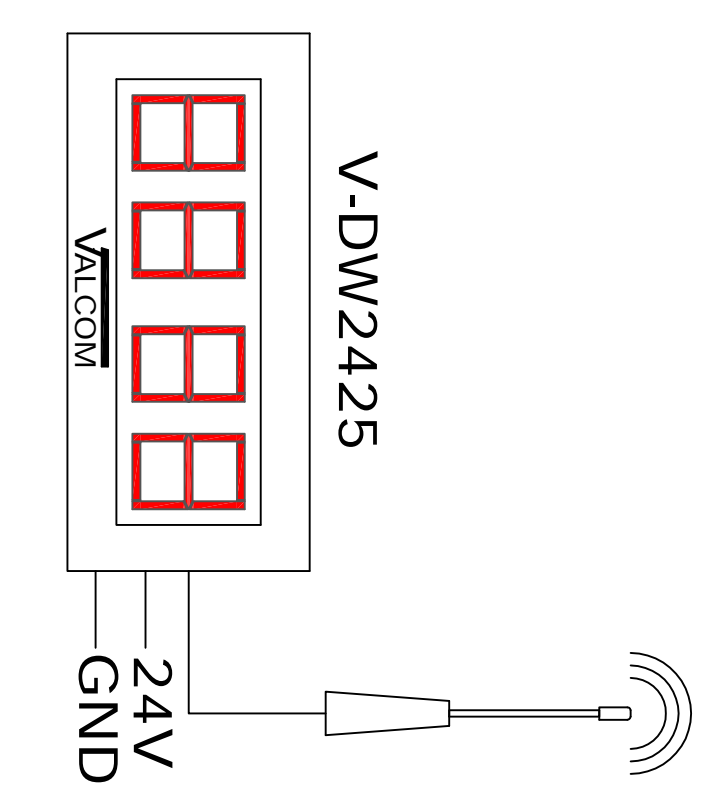

VALCOM
5614 Hollins Road
Roanoke, VA 24019
540-563-2000

VALCOM
RIDF CONNECTIONS FOR GPS BASED 2-WIRE
DIGITAL AND WIRELESS CLOCK CORRECTION WITH
NO 2-WIRE DIGITAL CLOCKS ORIGINATING FROM THE
MDF WHEN UTILIZING VERCA CARDS SHEET 2 OF 2

Drawing #
040
Revision
B