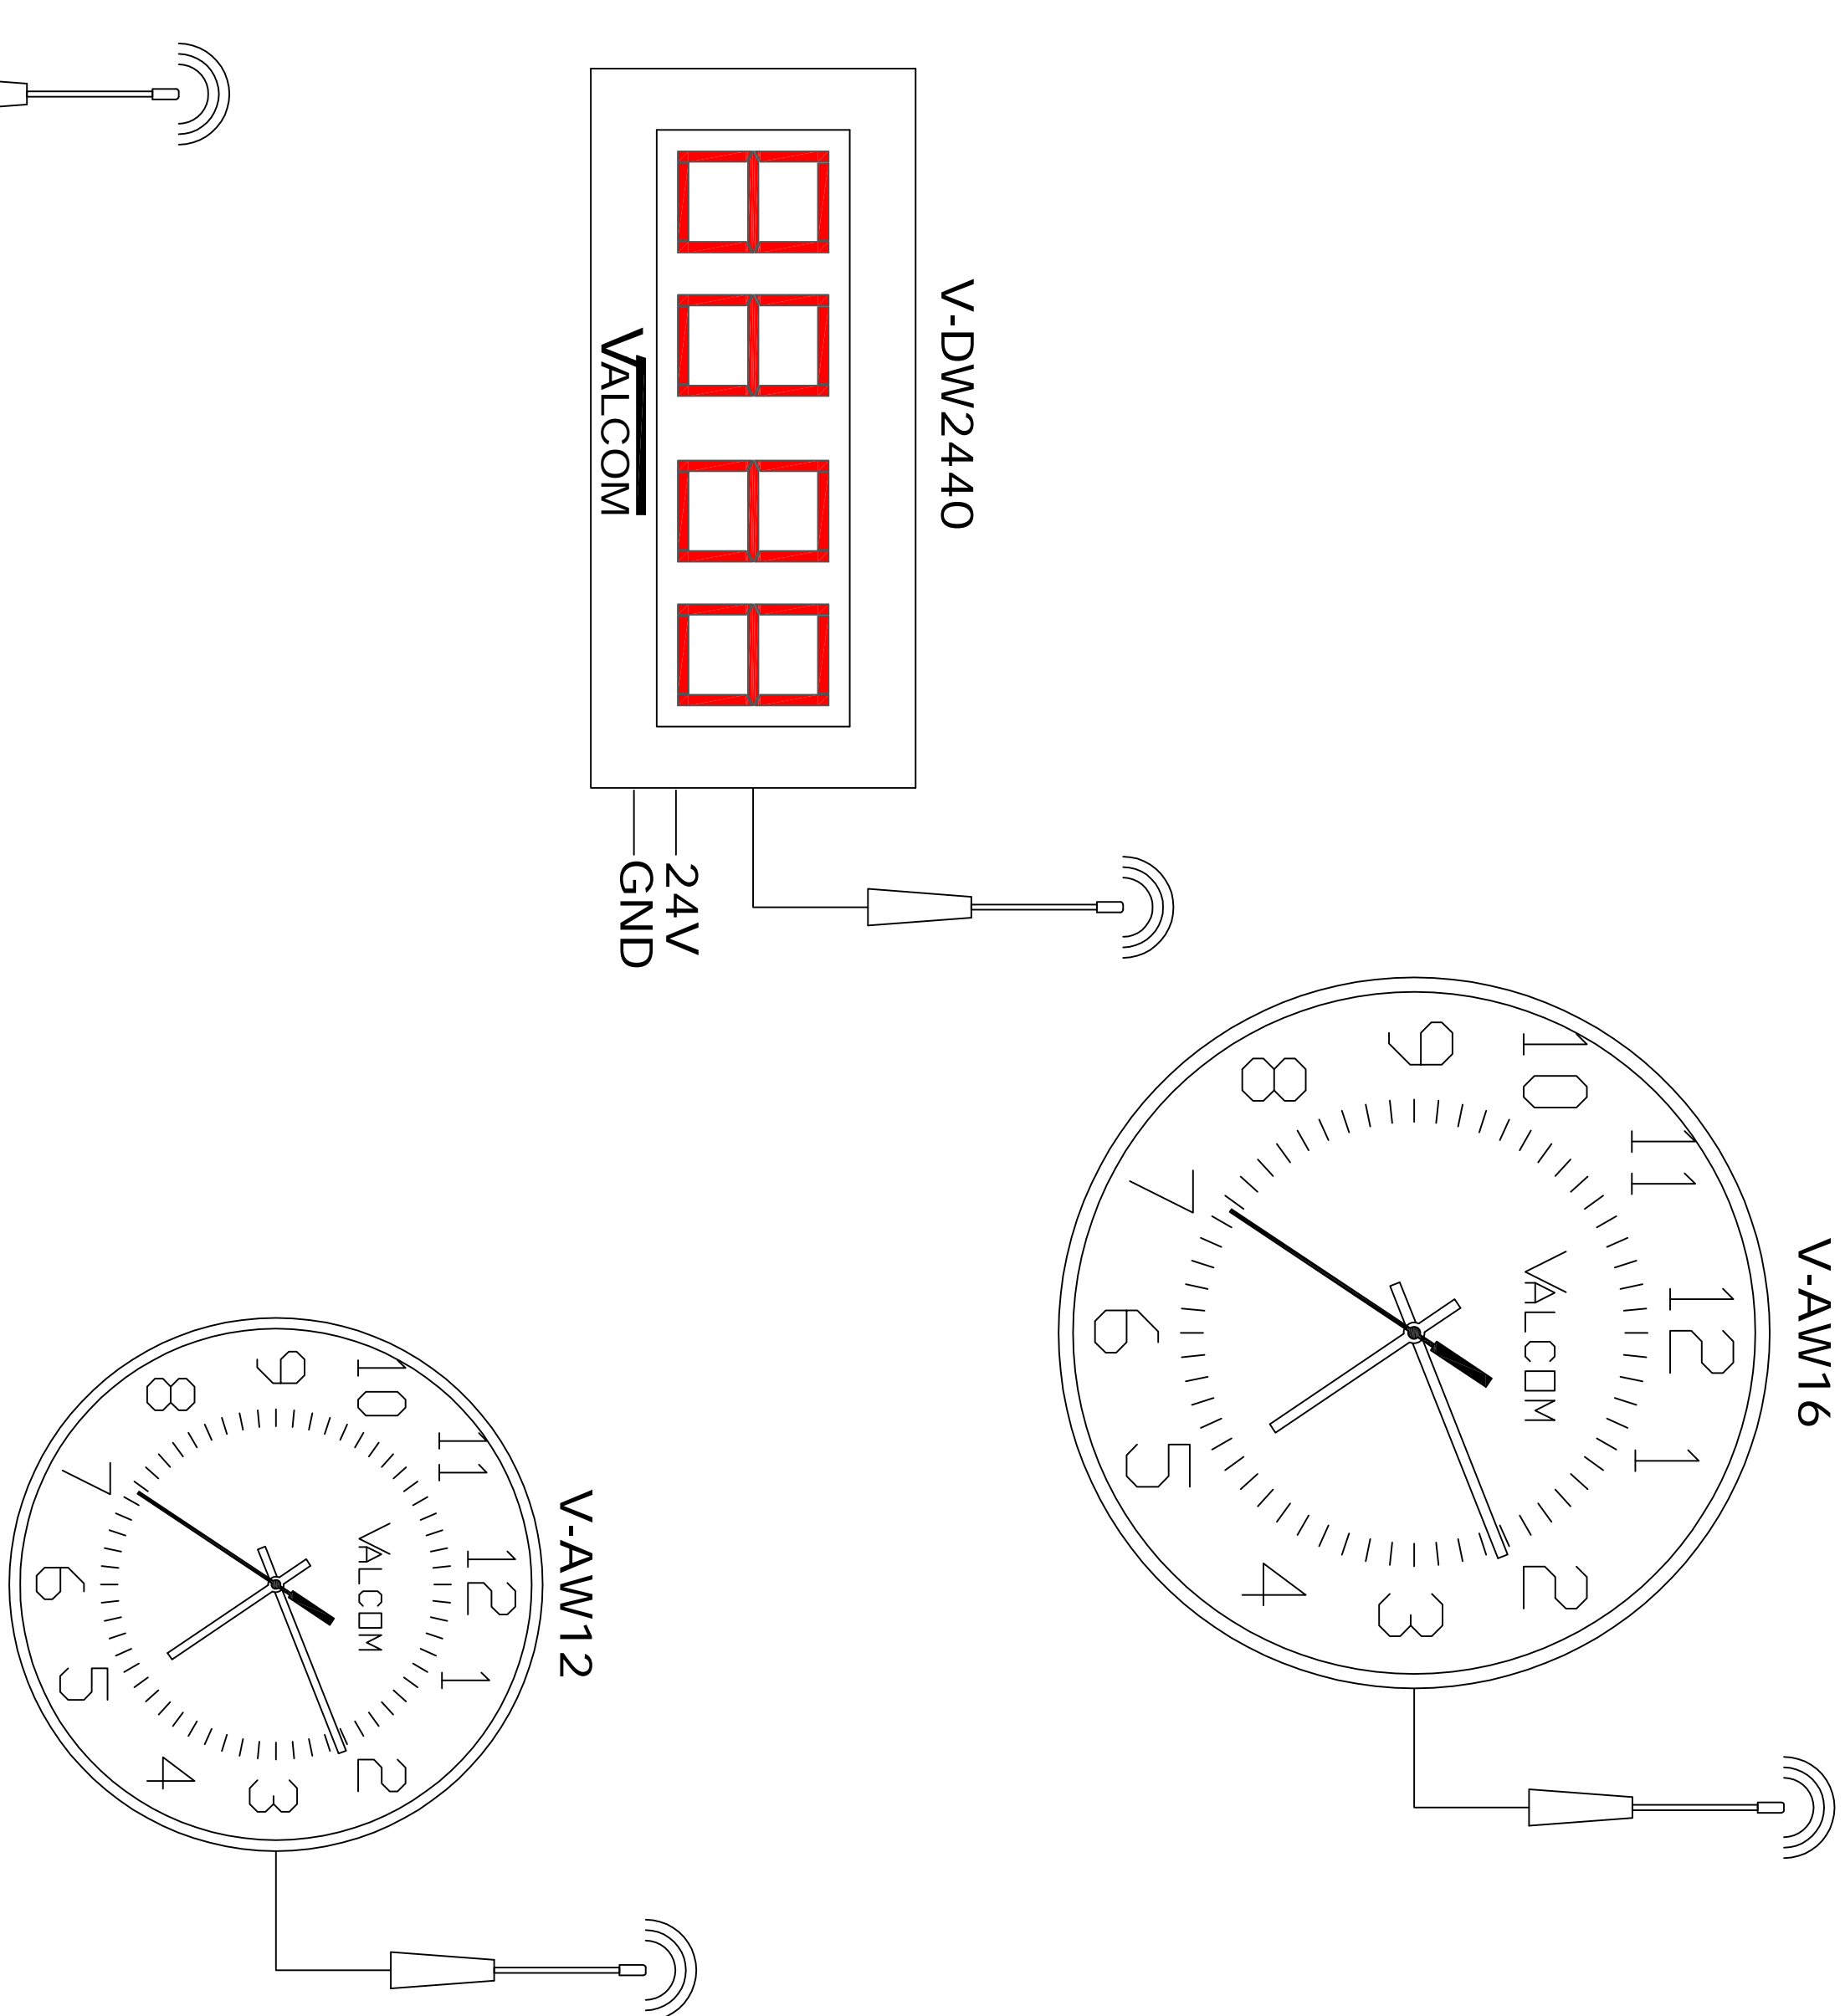

The suggestion provided may or may not be suitable for your intended application. Please consider this information carefully before incorporating it into your system design. Valcom disclaims any responsibility for accuracy or completeness.