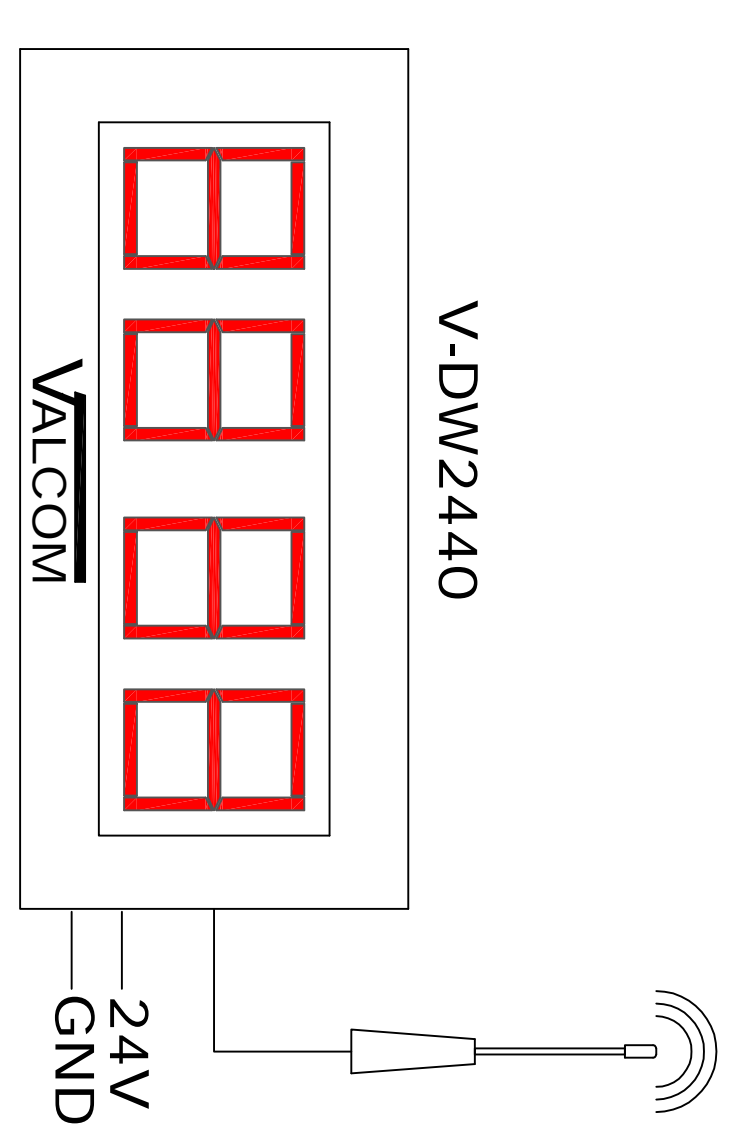

VALCOM
5614 Hollins Road
Roanoke, VA 24019
540-563-2000

VALCOM
RIDF CONNECTIONS FOR GPS BASED 2-WIRE
DIGITAL AND WIRELESS CLOCK CORRECTION WITH
NO 2-WIRE DIGITAL CLOCKS ORIGINATING FROM THE
MDF WHEN UTILIZING VERCA CARDS SHEET 2 OF 2

Drawing #
040
Revision
B