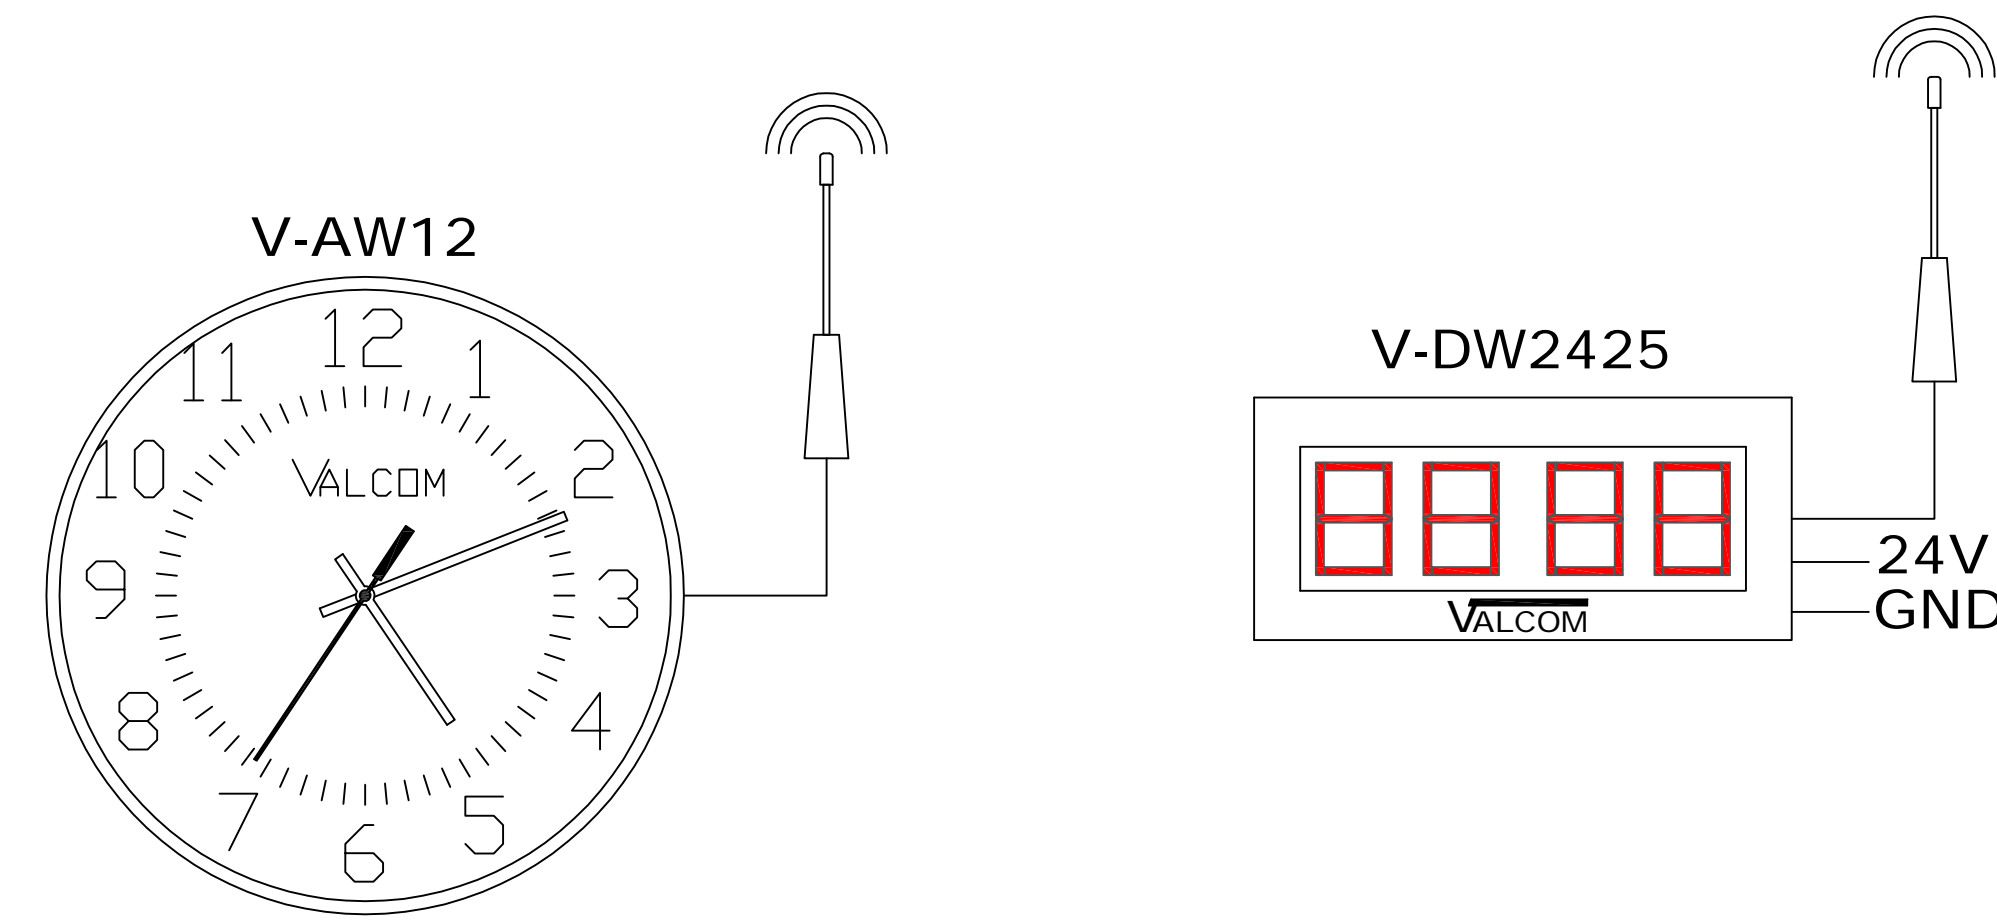

CORRECTION TIMING
 XX:57:54-XX:58:02
 5:57:54-5:58:08

110V AC
 GROUND
 110V AC

Note: The suggestion provided may or may not be suitable for your intended application. Please consider this information carefully before incorporating it into your system design. Valcom disclaims any responsibility for accuracy or completeness.