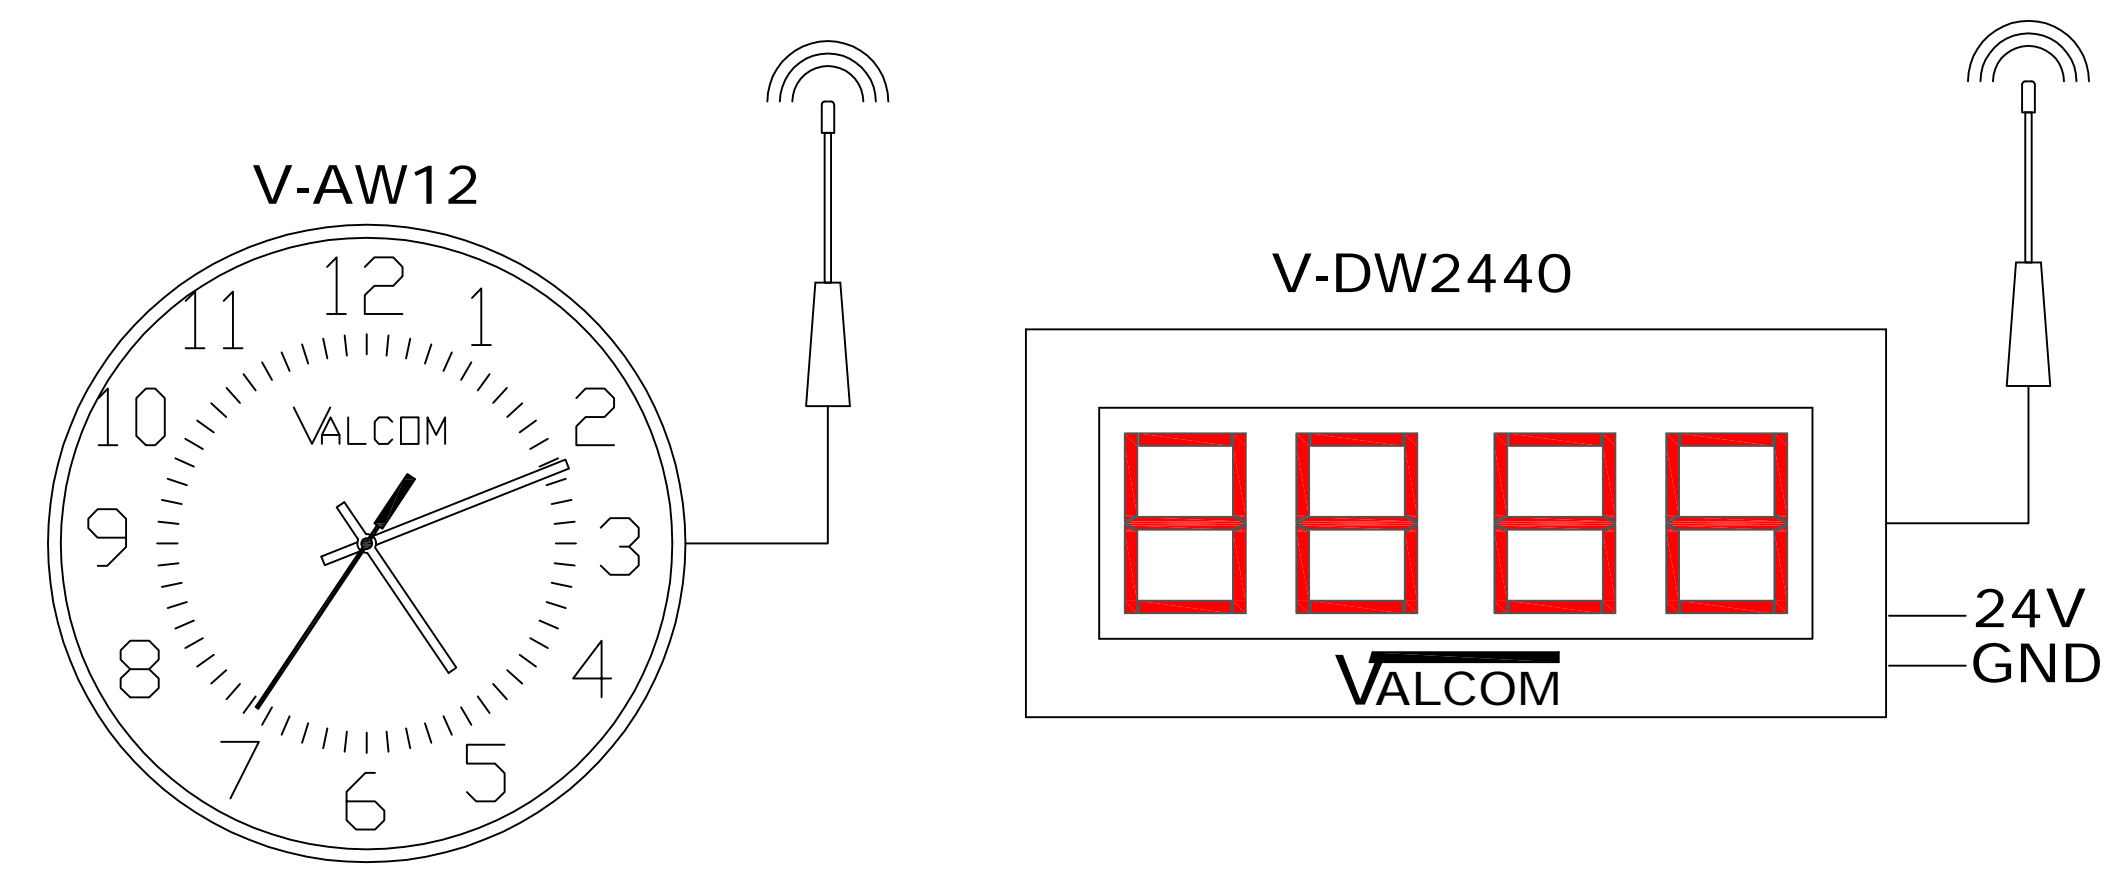

CORRECTION TIMING
 XX:57:54-XX:58:02
 5:57:54-5:58:08

110V AC
 GROUND
 110V AC

Note: The suggestion provided may or may not be suitable for your intended application. Please consider this information carefully before incorporating it into your system design. Valcom disclaims any responsibility for accuracy or completeness.