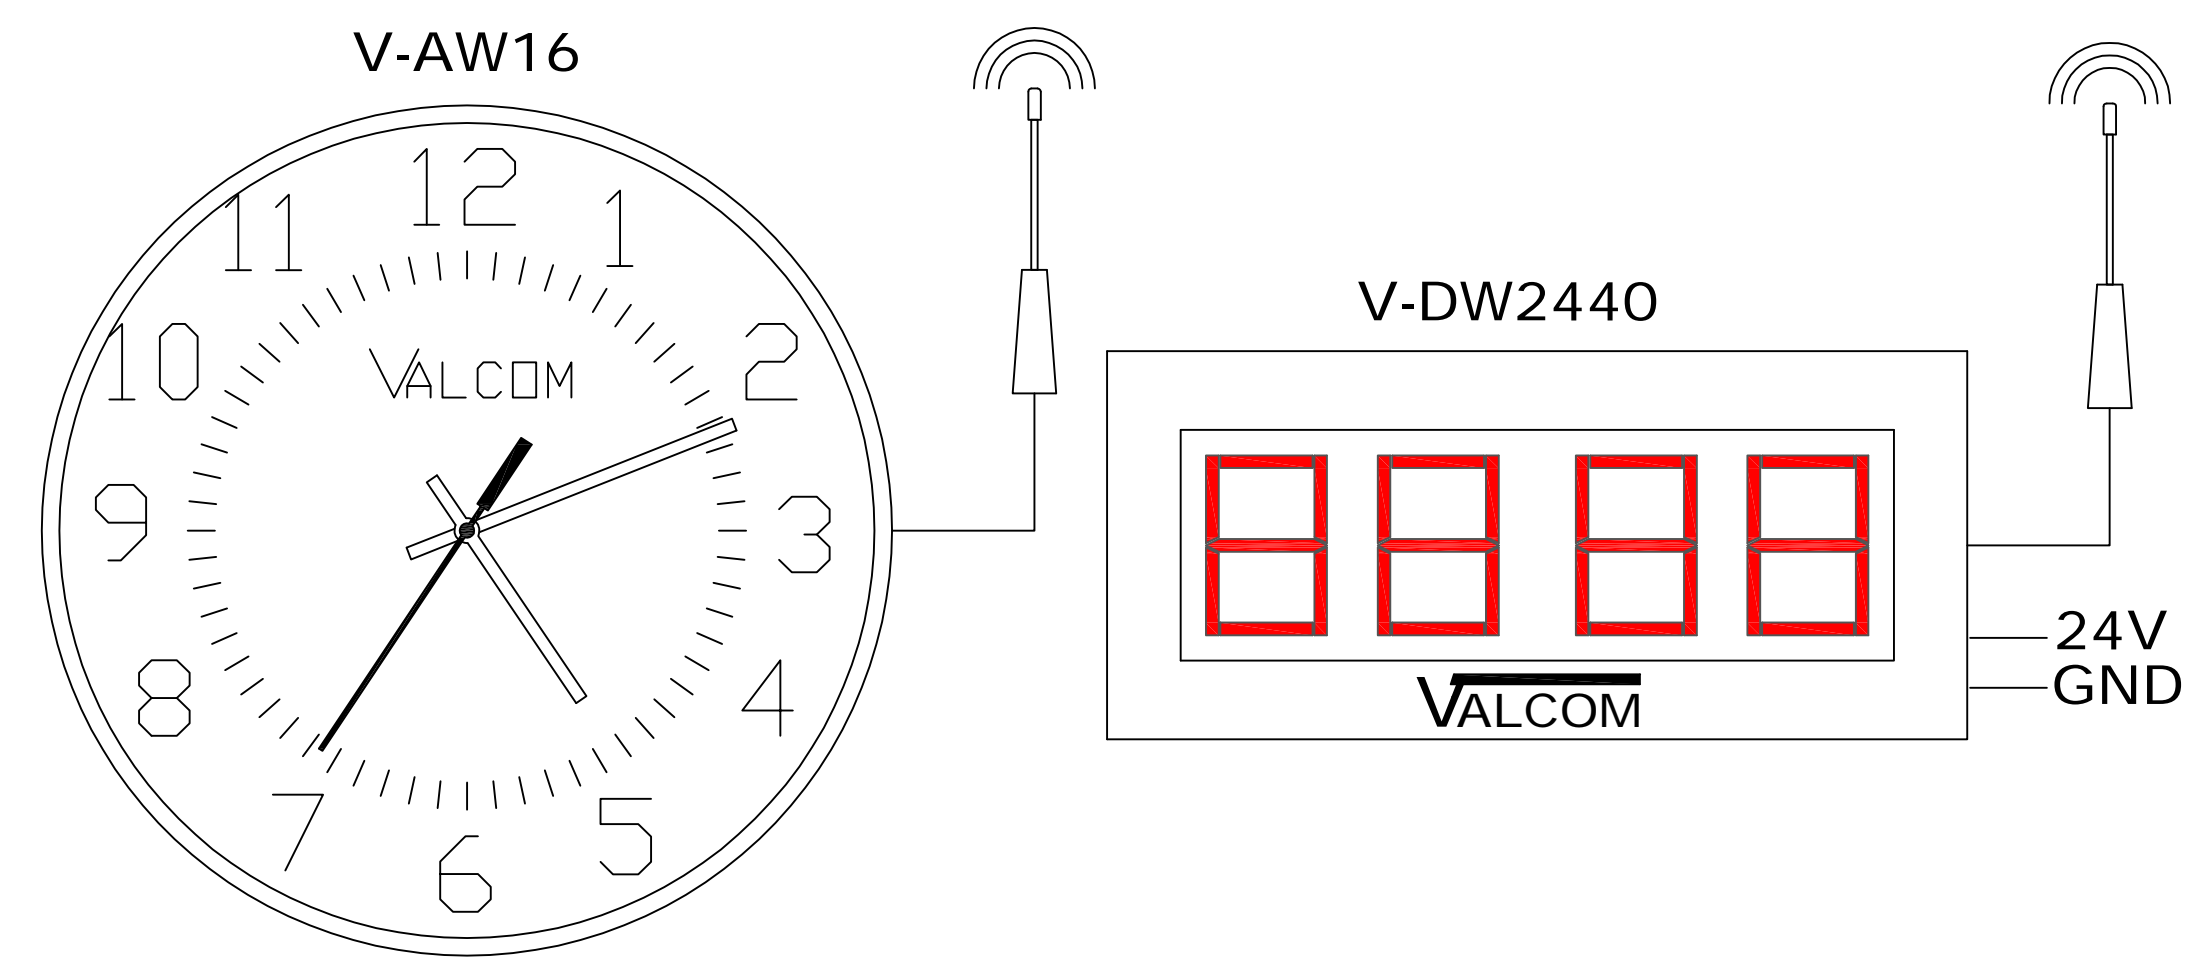

CORRECTION TIMING
 XX:57:54-XX:58:02
 5:57:54-5:58:08

110V AC
 GROUND
 110V AC

Note: The suggestion provided may or may not be suitable for your intended application. Please consider this information carefully before incorporating it into your system design. Valcom disclaims any responsibility for accuracy or completeness.