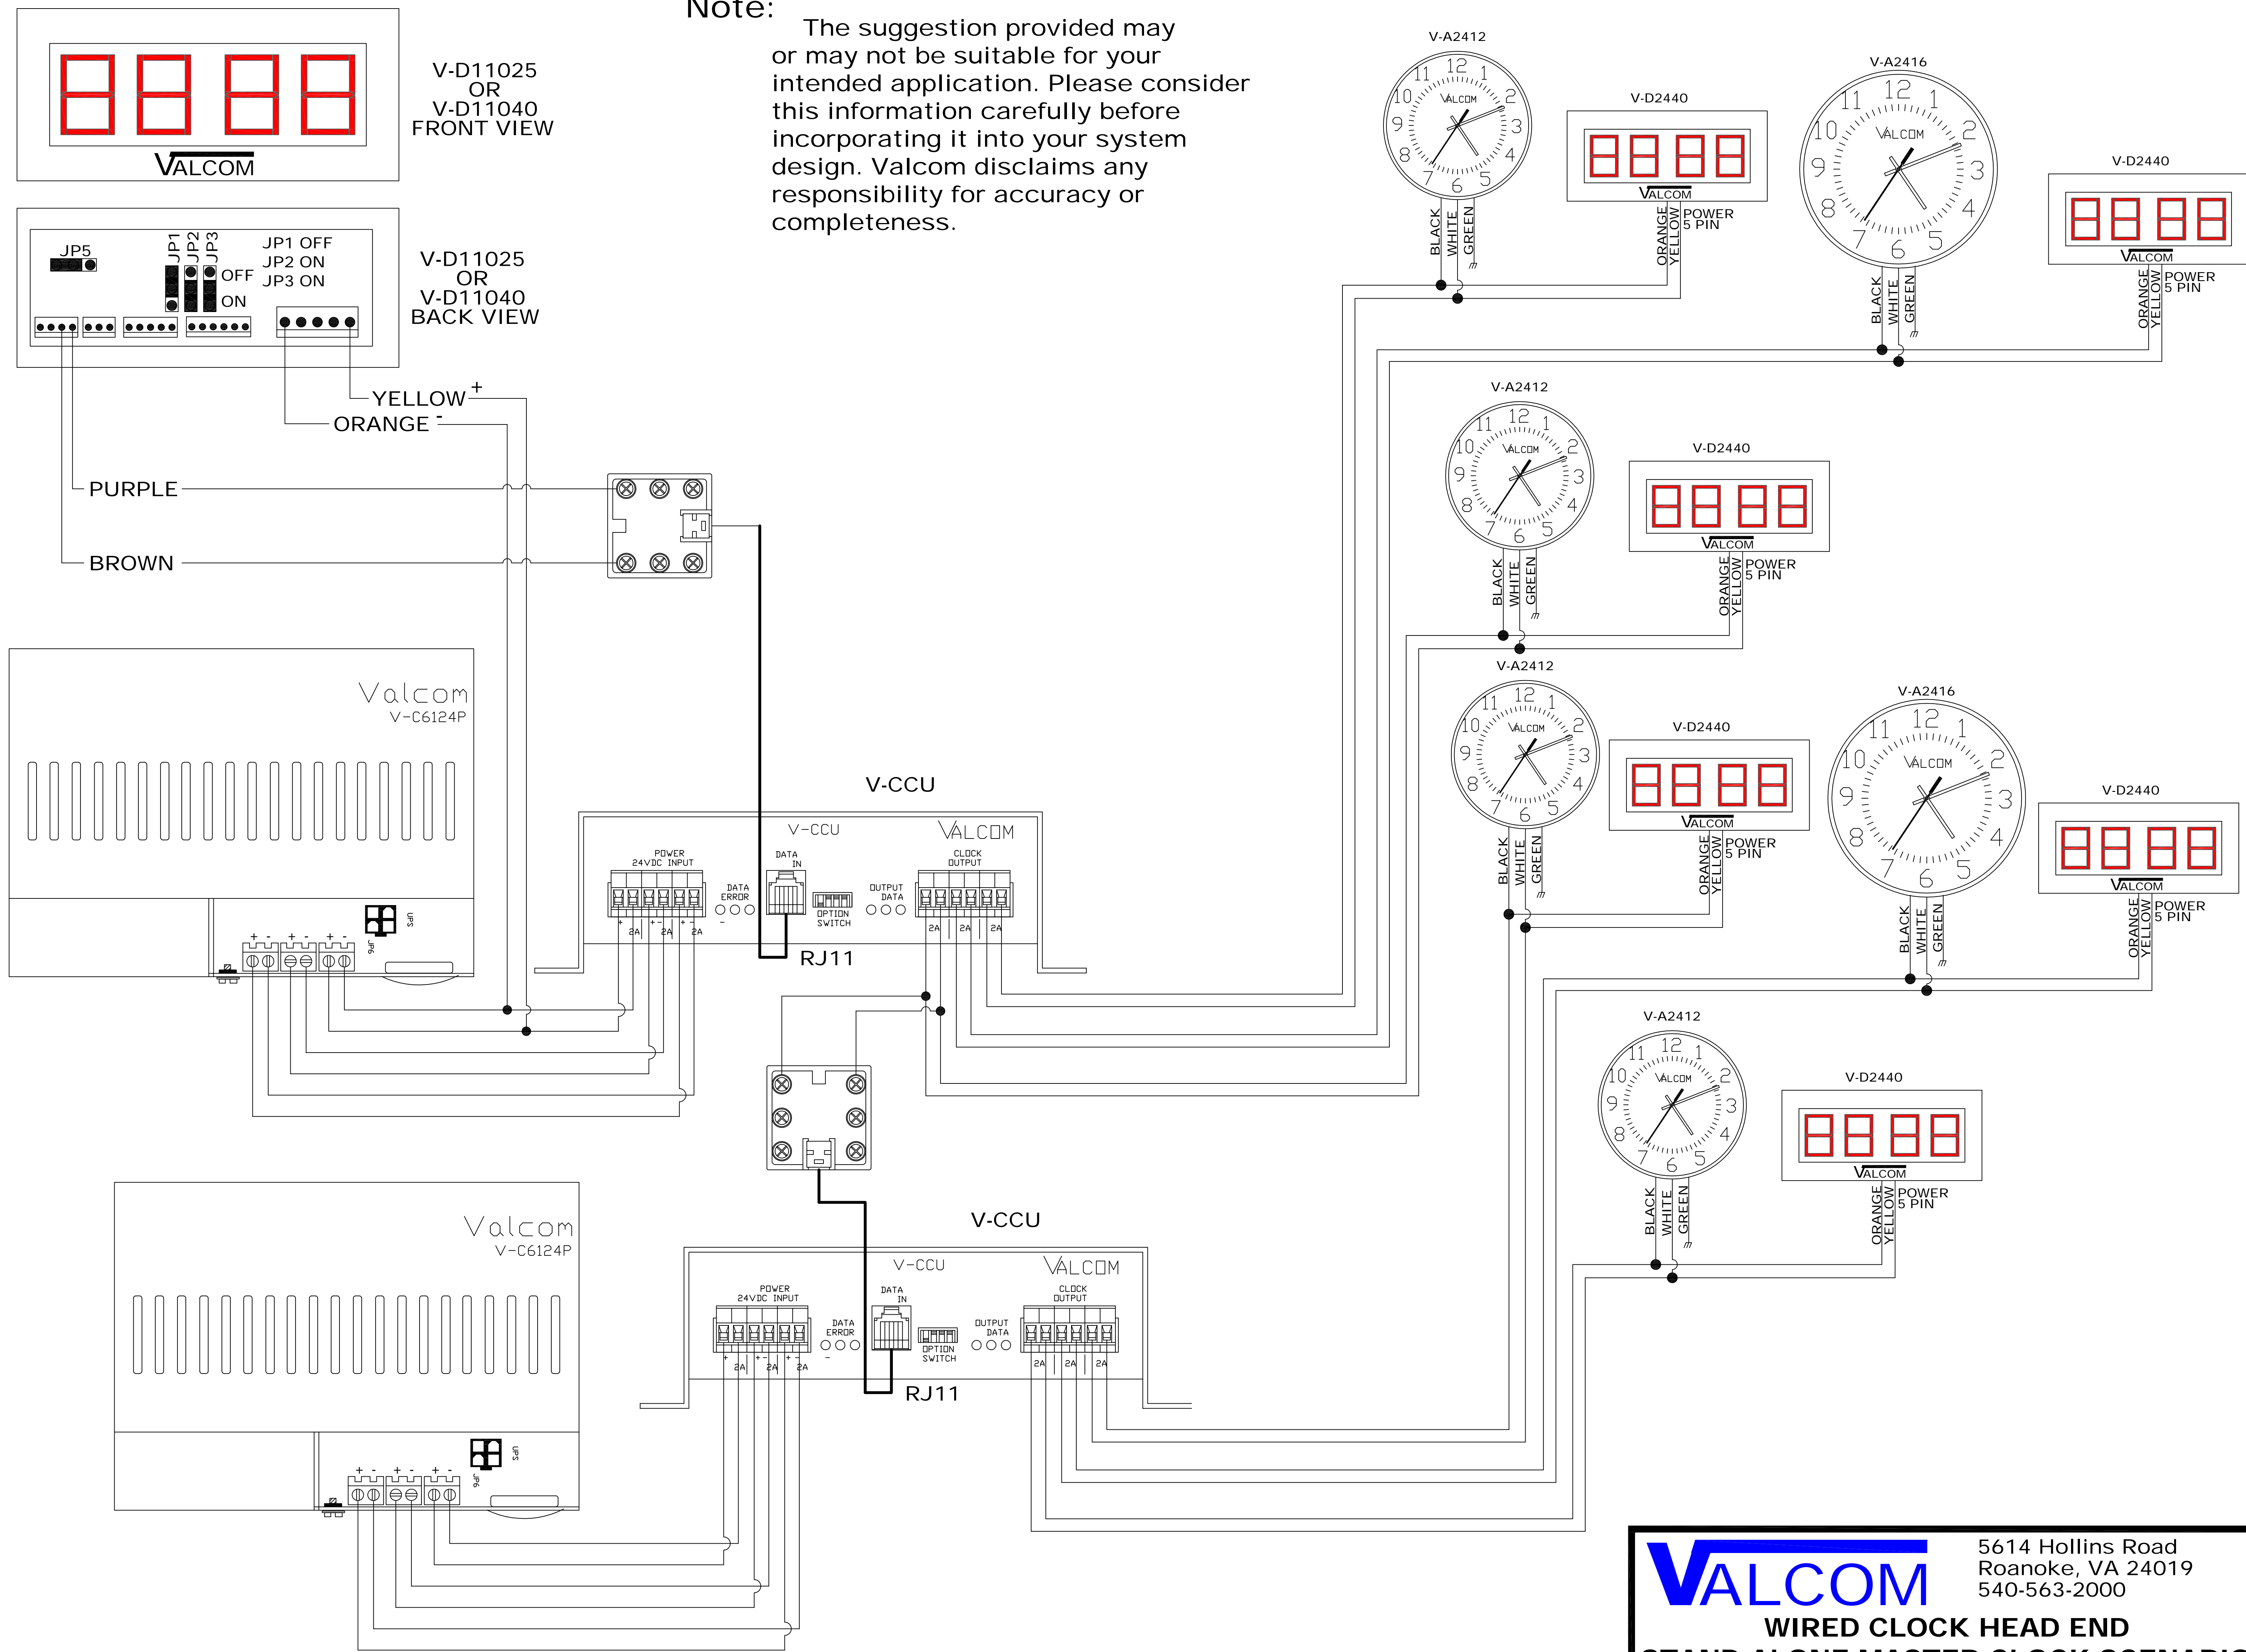

Note: The suggestion provided may or may not be suitable for your intended application. Please consider this information carefully before incorporating it into your system design. Valcom disclaims any responsibility for accuracy or completeness.

VALCOM 5614 Hollins Road
Roanoke, VA 24019
540-563-2000

**WIRED CLOCK HEAD END
STAND ALONE MASTER CLOCK SCENARIO
2-WIRE DIGITAL, MULTIPLE V-CCU**