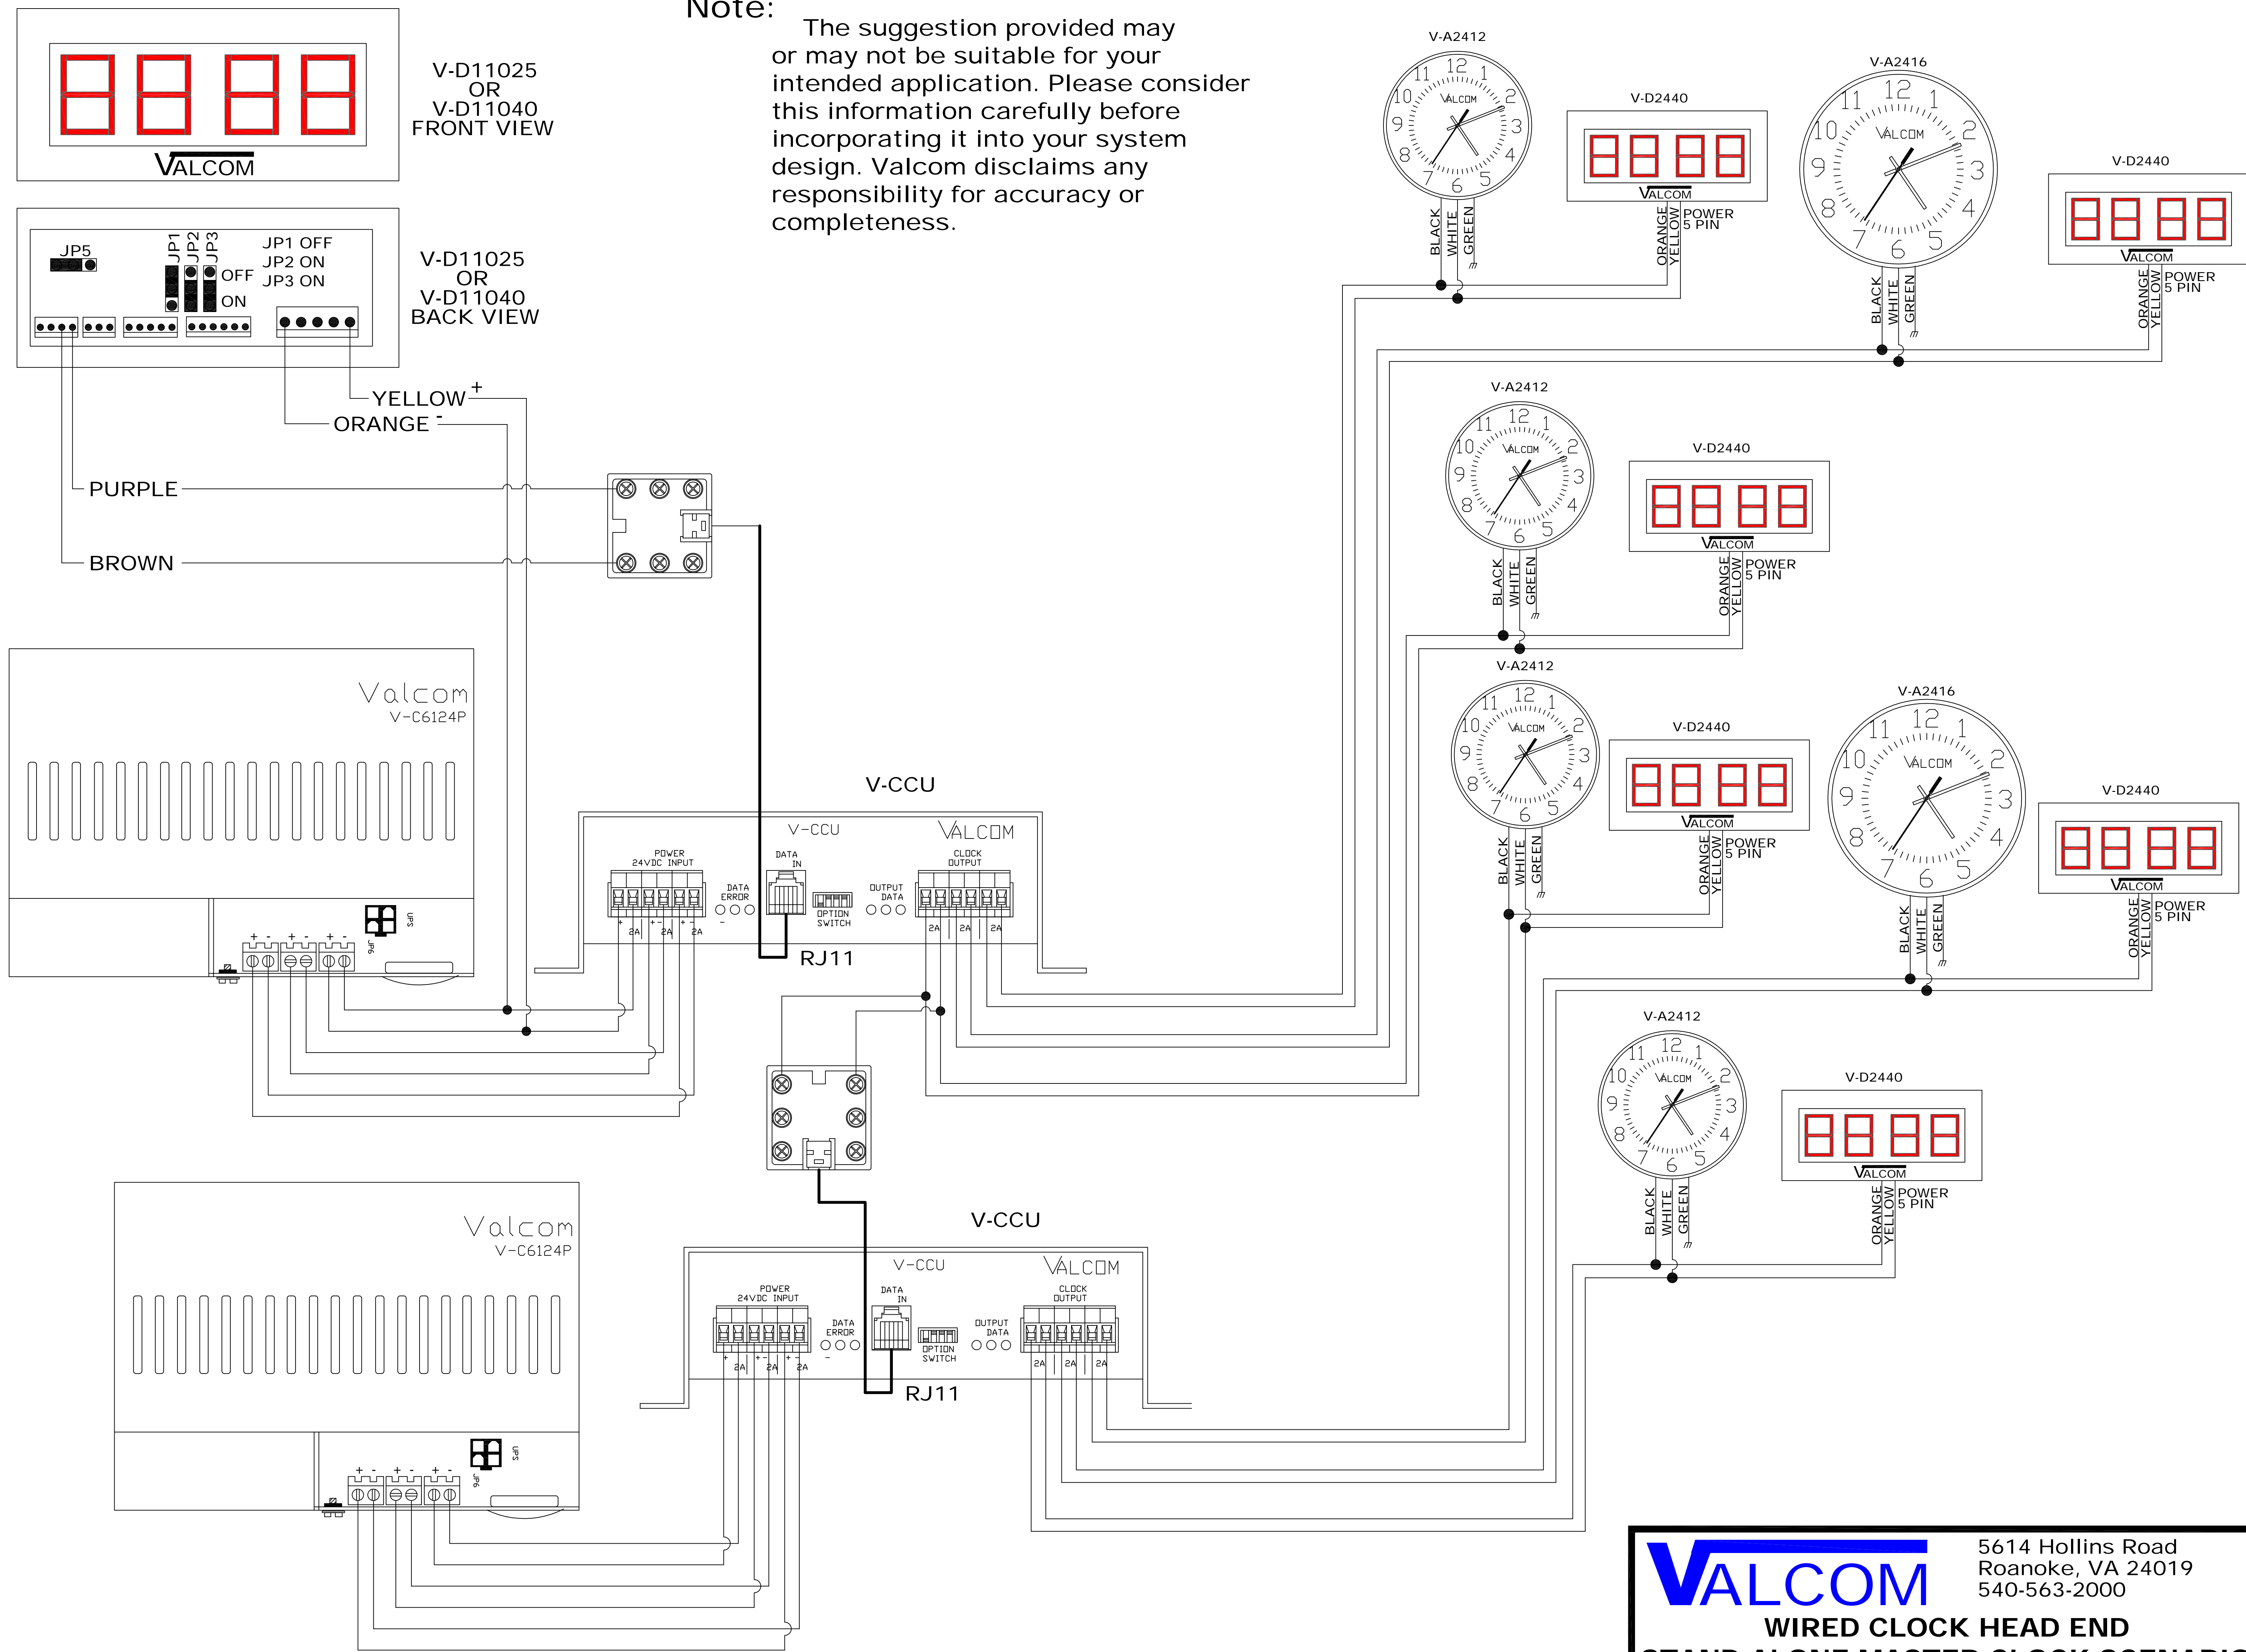

**Note:** The suggestion provided may or may not be suitable for your intended application. Please consider this information carefully before incorporating it into your system design. Valcom disclaims any responsibility for accuracy or completeness.

**VALCOM** 5614 Hollins Road  
 Roanoke, VA 24019  
 540-563-2000

**WIRED CLOCK HEAD END  
 STAND ALONE MASTER CLOCK SCENARIO  
 2-WIRE DIGITAL, MULTIPLE V-CCU**