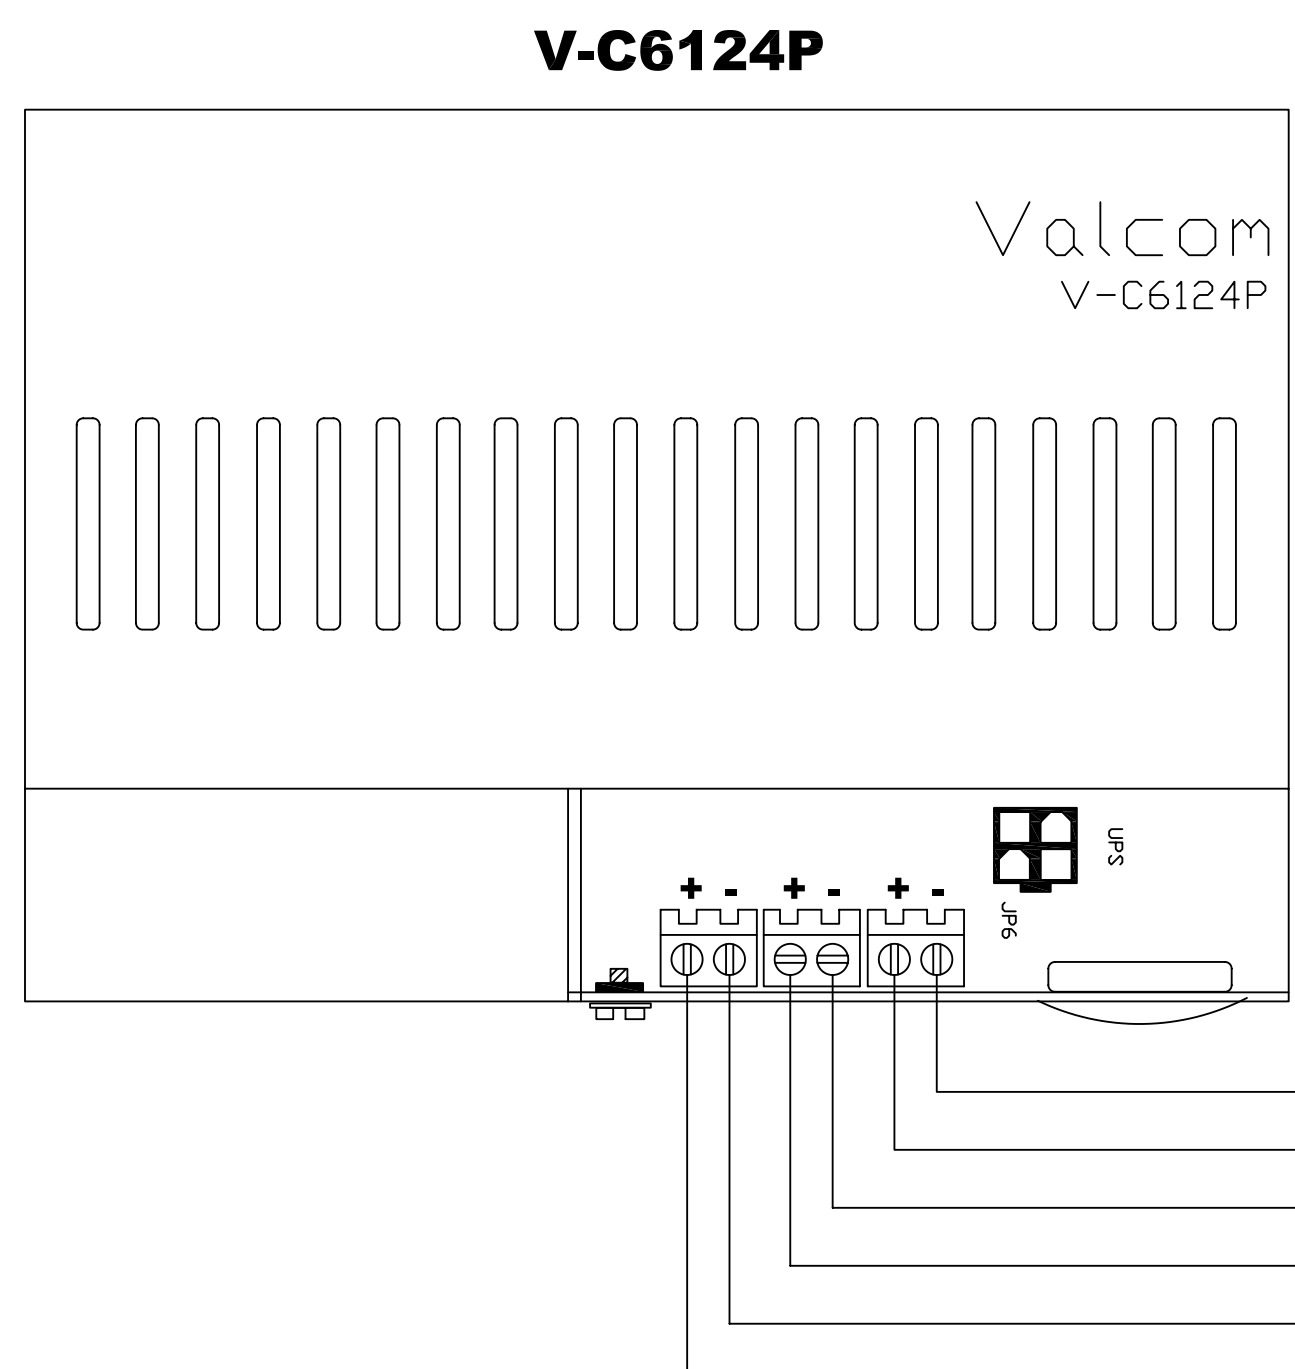

INTERNET CONNECTION FOR TIME CORRECTION.

Note: The suggestion provided may or may not be suitable for your intended application. Please consider this information carefully before incorporating it into your system design. Valcom disclaims any responsibility for accuracy or completeness.

VALCOM 5614 Hollins Road
Roanoke, VA 24019
540-563-2000

**WIRED CLOCK HEAD END
INTERNET TIME SERVER CORRECTION
SCENARIO
2-WIRE DIGITAL**

Revision C

Note: The suggestion provided may or may not be suitable for your intended application. Please consider this information carefully before incorporating it into your system design. Valcom disclaims any responsibility for accuracy or completeness.