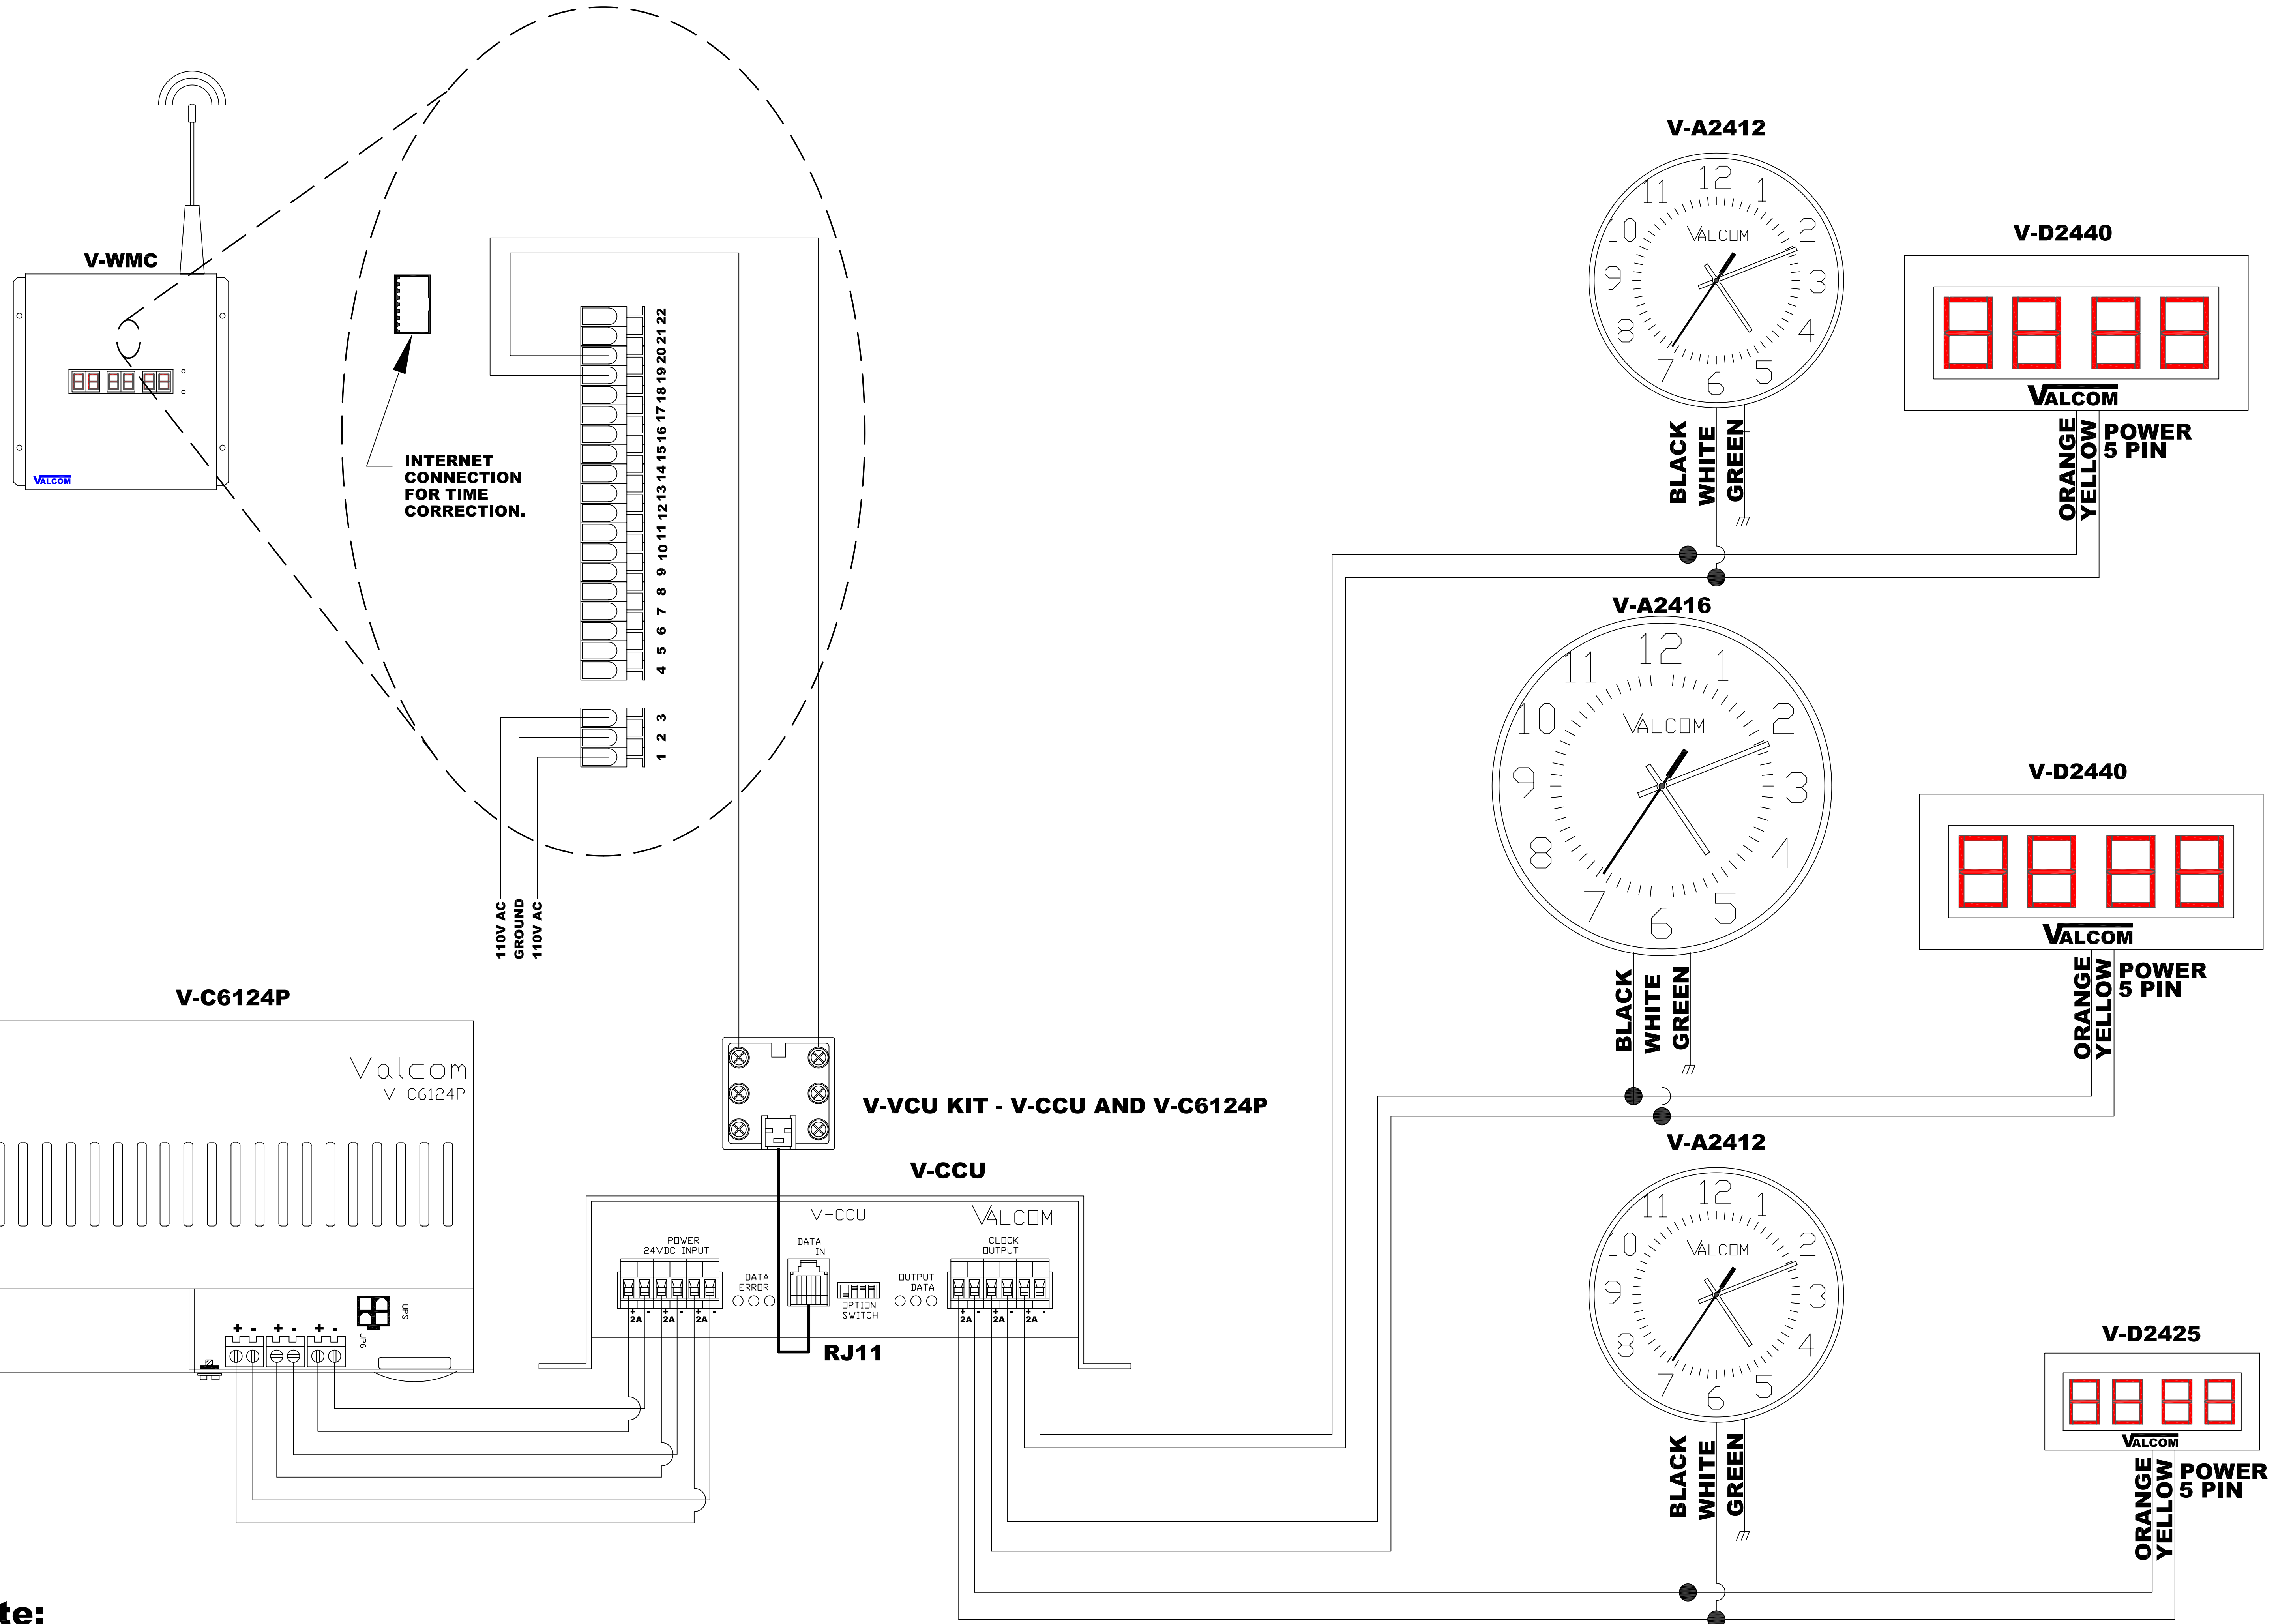

INTERNET CONNECTION FOR TIME CORRECTION.

Note: The suggestion provided may or may not be suitable for your intended application. Please consider this information carefully before incorporating it into your system design. Valcom disclaims any responsibility for accuracy or completeness.

VALCOM 5614 Hollins Road
Roanoke, VA 24019
540-563-2000

**WIRED CLOCK HEAD END
INTERNET TIME SERVER CORRECTION
SCENARIO
2-WIRE DIGITAL**

Revision C

Note: The suggestion provided may or may not be suitable for your intended application. Please consider this information carefully before incorporating it into your system design. Valcom disclaims any responsibility for accuracy or completeness.

VALCOM 5614 Hollins Road
 Roanoke, VA 24019
 540-563-2000

**WIRED CLOCK HEAD END
 INTERNET TIME SERVER CORRECTION
 SCENARIO
 2-WIRE DIGITAL**

Revision C