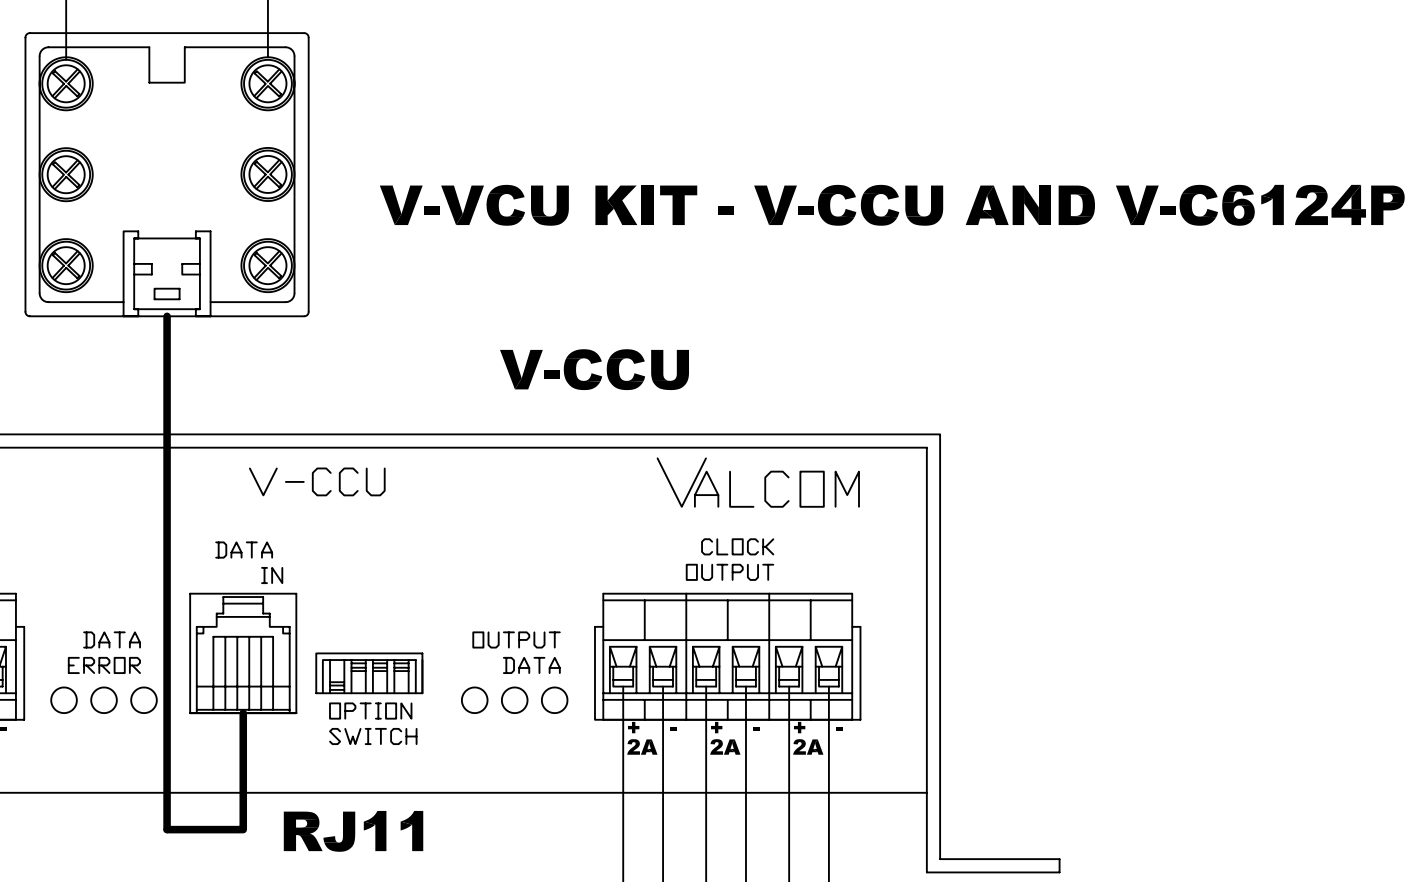

Note: The suggestion provided may or may not be suitable for your intended application. Please consider this information carefully before incorporating it into your system design. Valcom disclaims any responsibility for accuracy or completeness.

VALCOM 5614 Hollins Road
Roanoke, VA 24019
540-563-2000

**WIRED CLOCK HEAD END
INTERNET TIME SERVER CORRECTION
SCENARIO
2-WIRE DIGITAL**

Revision C