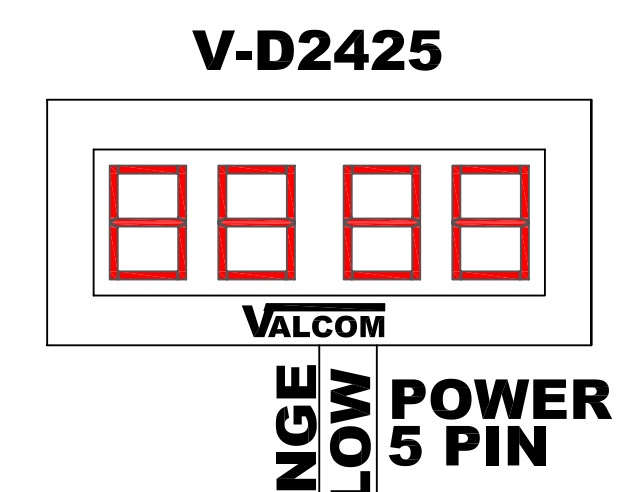

Note: The suggestion provided may or may not be suitable for your intended application. Please consider this information carefully before incorporating it into your system design. Valcom disclaims any responsibility for accuracy or completeness.

VALCOM 5614 Hollins Road
Roanoke, VA 24019
540-563-2000

**WIRED CLOCK HEAD END
INTERNET TIME SERVER CORRECTION
SCENARIO
2-WIRE DIGITAL**

Revision C