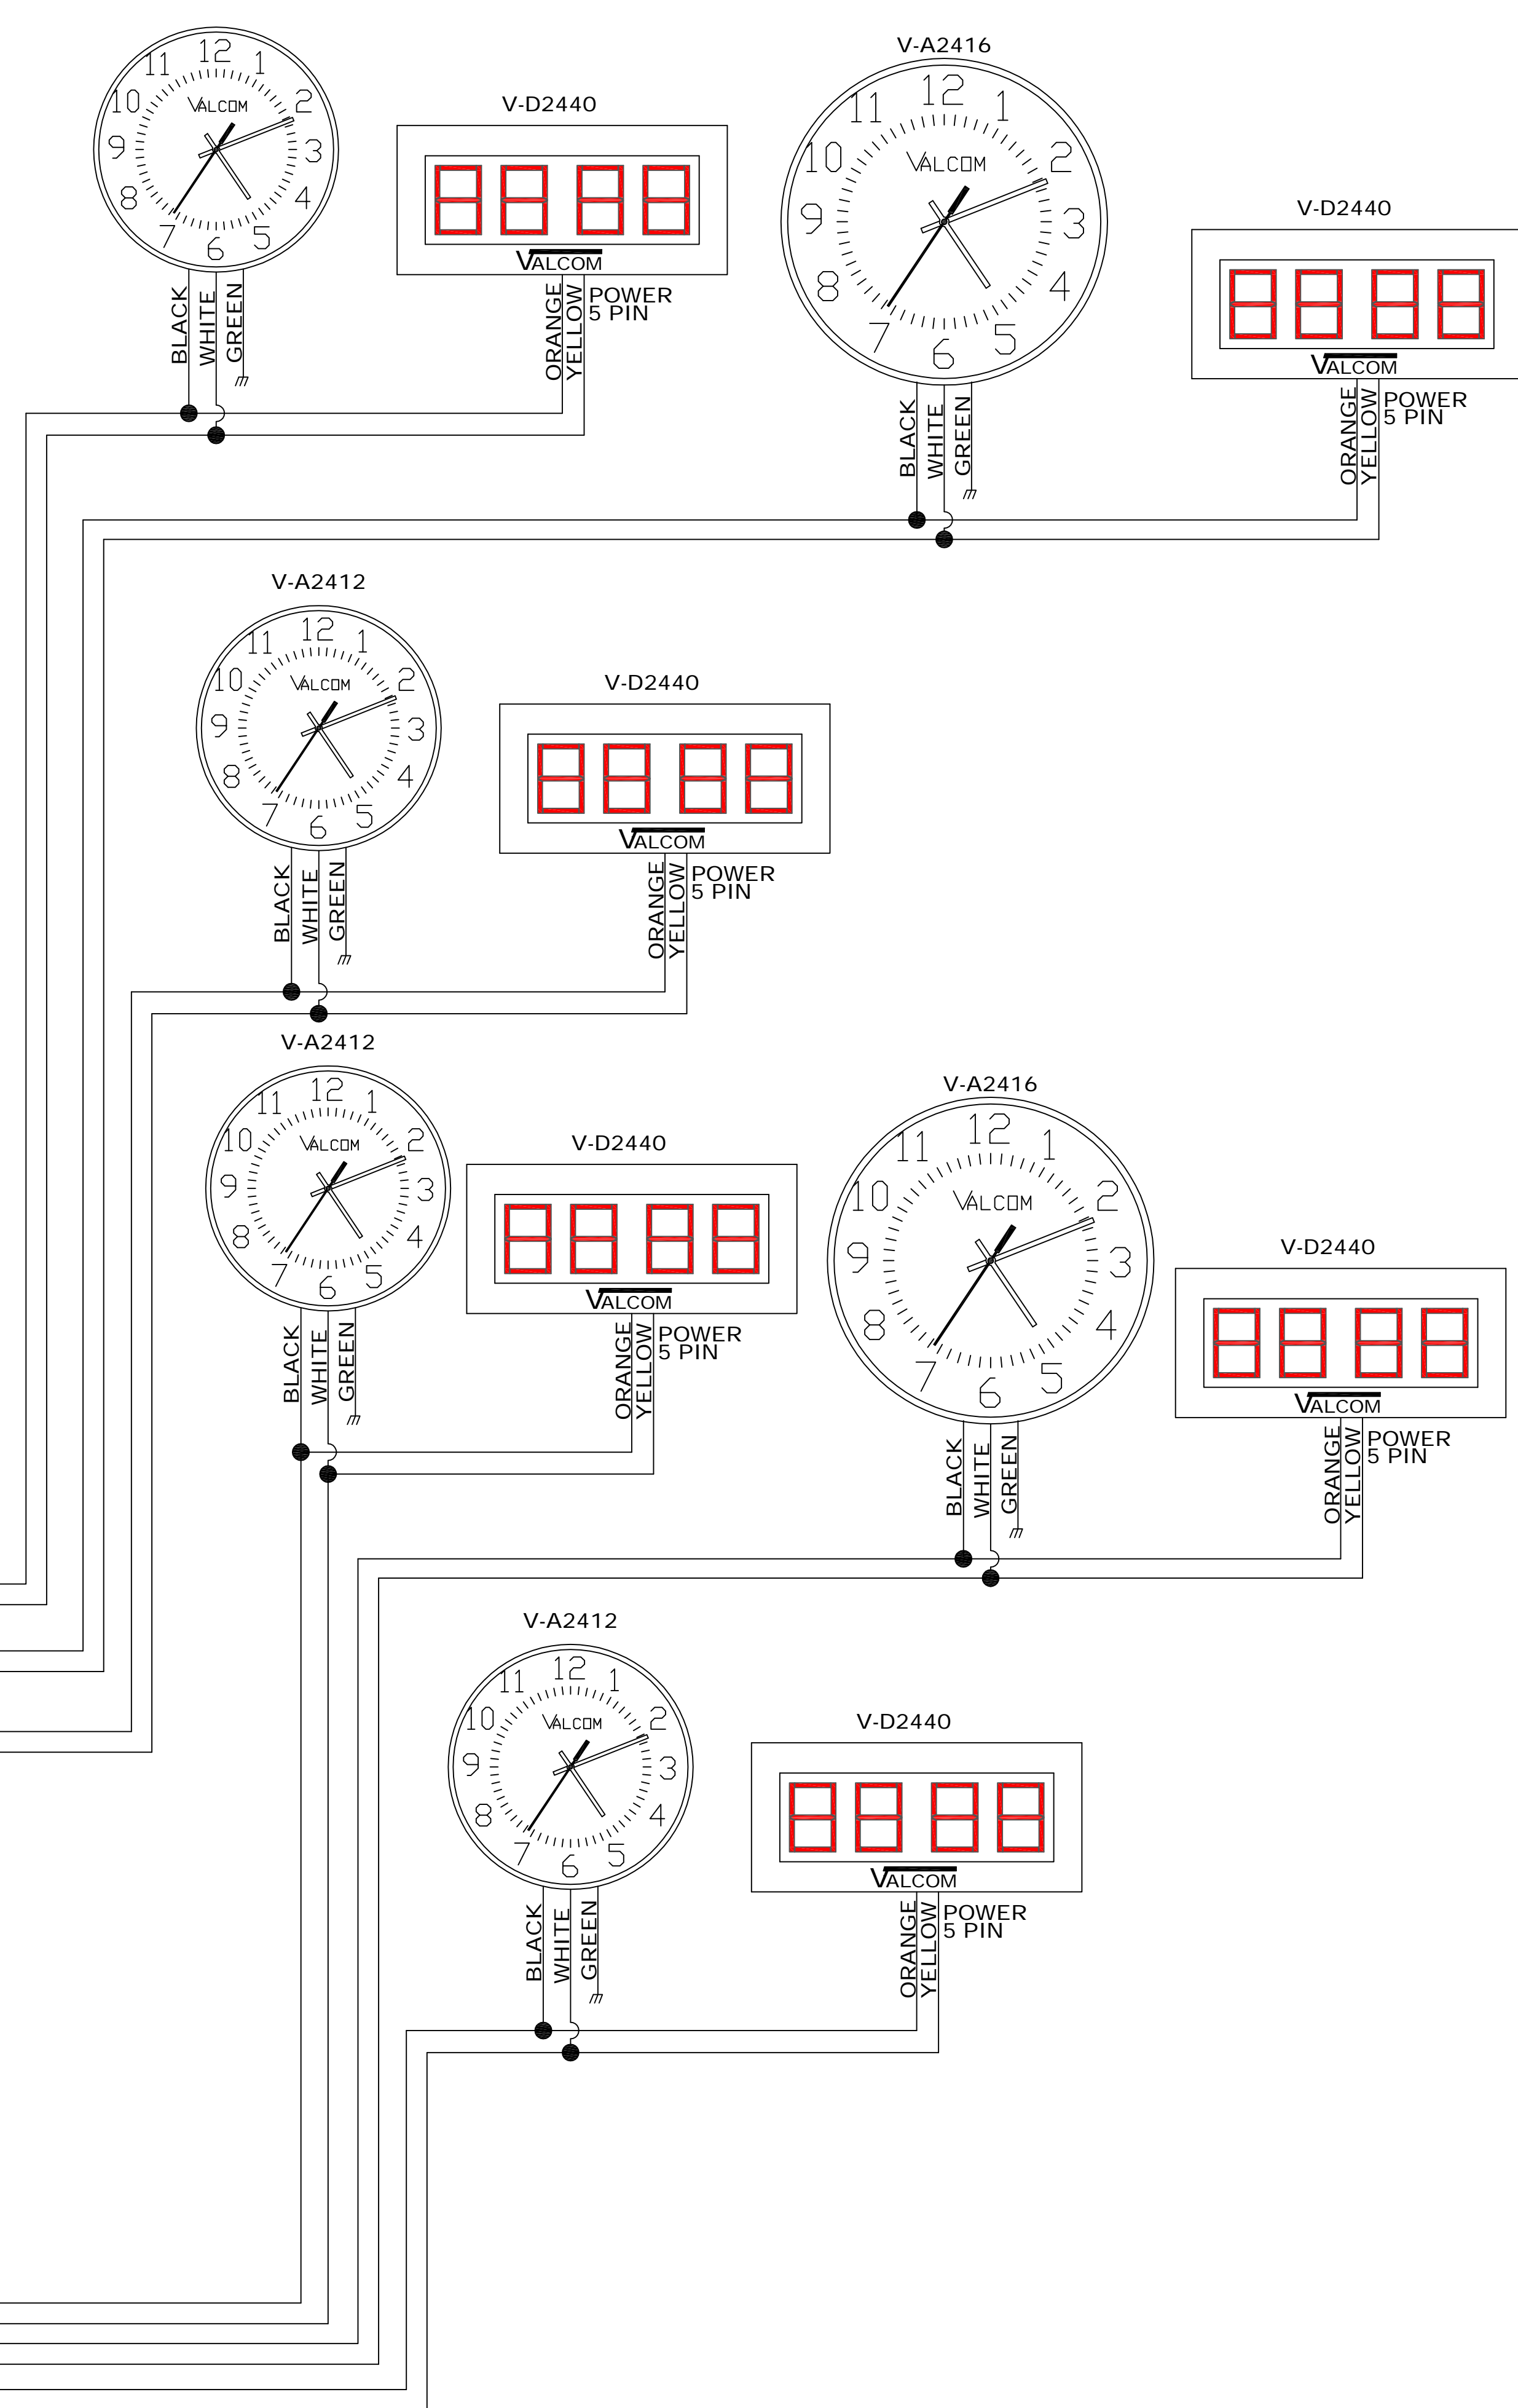

RELAY MAY BE PROGRAMMED TO CLOSE AT 2:00AM TO SYNCH THE CLASS CONNECTION OR MULTIPATH SYSTEMS.

Note: The suggestion provided may or may not be suitable for your intended application. Please consider this information carefully before incorporating it into your system design. Valcom disclaims any responsibility for accuracy or completeness.

**VALCOM** 5614 Hollins Road  
Roanoke, VA 24019  
540-563-2000

**WIRED CLOCK HEAD END  
GPS MASTER CLOCK CORRECTION SCENARIO  
2-WIRE DIGITAL, MULTIPLE V-CCU**